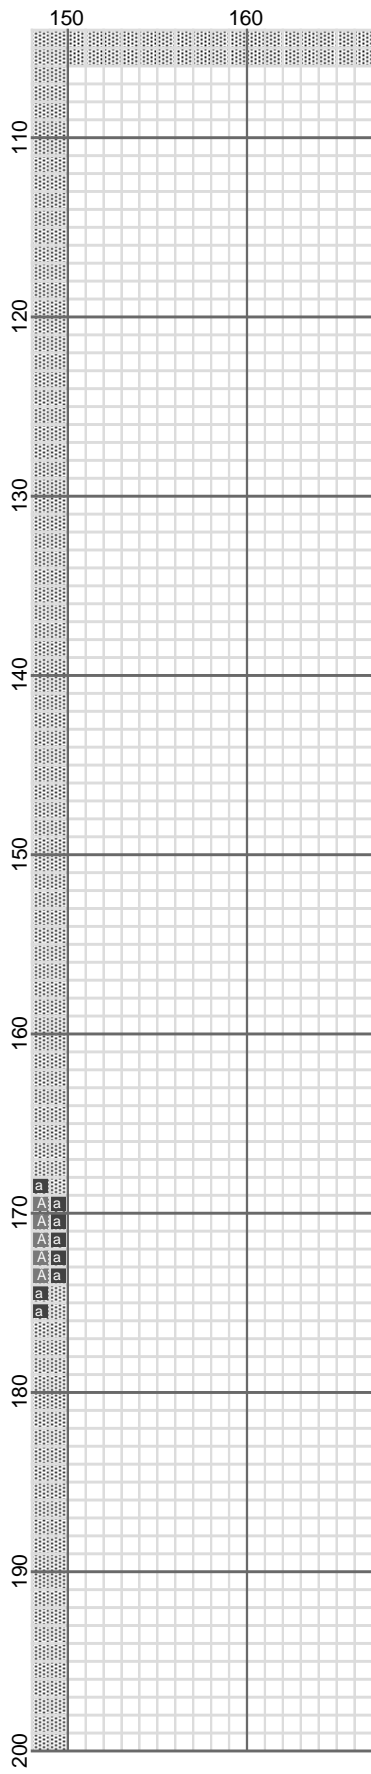

Alba NESTA

Legend:

-  DMC-801
-  DMC-420
-  DMC-613
-  DMC-413
-  DMC-310
-  DMC-744
-  DMC-224
-  DMC-225
-  DMC-433
-  DMC-355
-  DMC-437
-  DMC-5200
-  DMC-435
-  DMC-739
-  DMC-318
-  DMC-415

# <No Title>

---

**Grid Size:** 167W x 200H  
**Design Area:** 10,57" x 12,93" (148 x 181 stitches)

## Legend:

	[2]	DMC	801	coffee brown - dk
	[2]	DMC	420	hazel nut brown - dk
	[2]	DMC	613	drab brown - vy lt
	[2]	DMC	413	pewter gray - dk
	[2]	DMC	310	black
	[2]	DMC	744	yellow - pl
	[2]	DMC	224	shell pink - vy lt
	[2]	DMC	225	shell pink - ul vy lt

	[2]	DMC	433	brown - md
	[2]	DMC	355	terra cotta - dk
	[2]	DMC	437	tan - lt
	[2]	DMC	5200	snow white
	[2]	DMC	435	brown - vy lt
	[2]	DMC	739	tan - ul vy lt
	[2]	DMC	318	steel gray - lt
	[2]	DMC	415	pearl gray