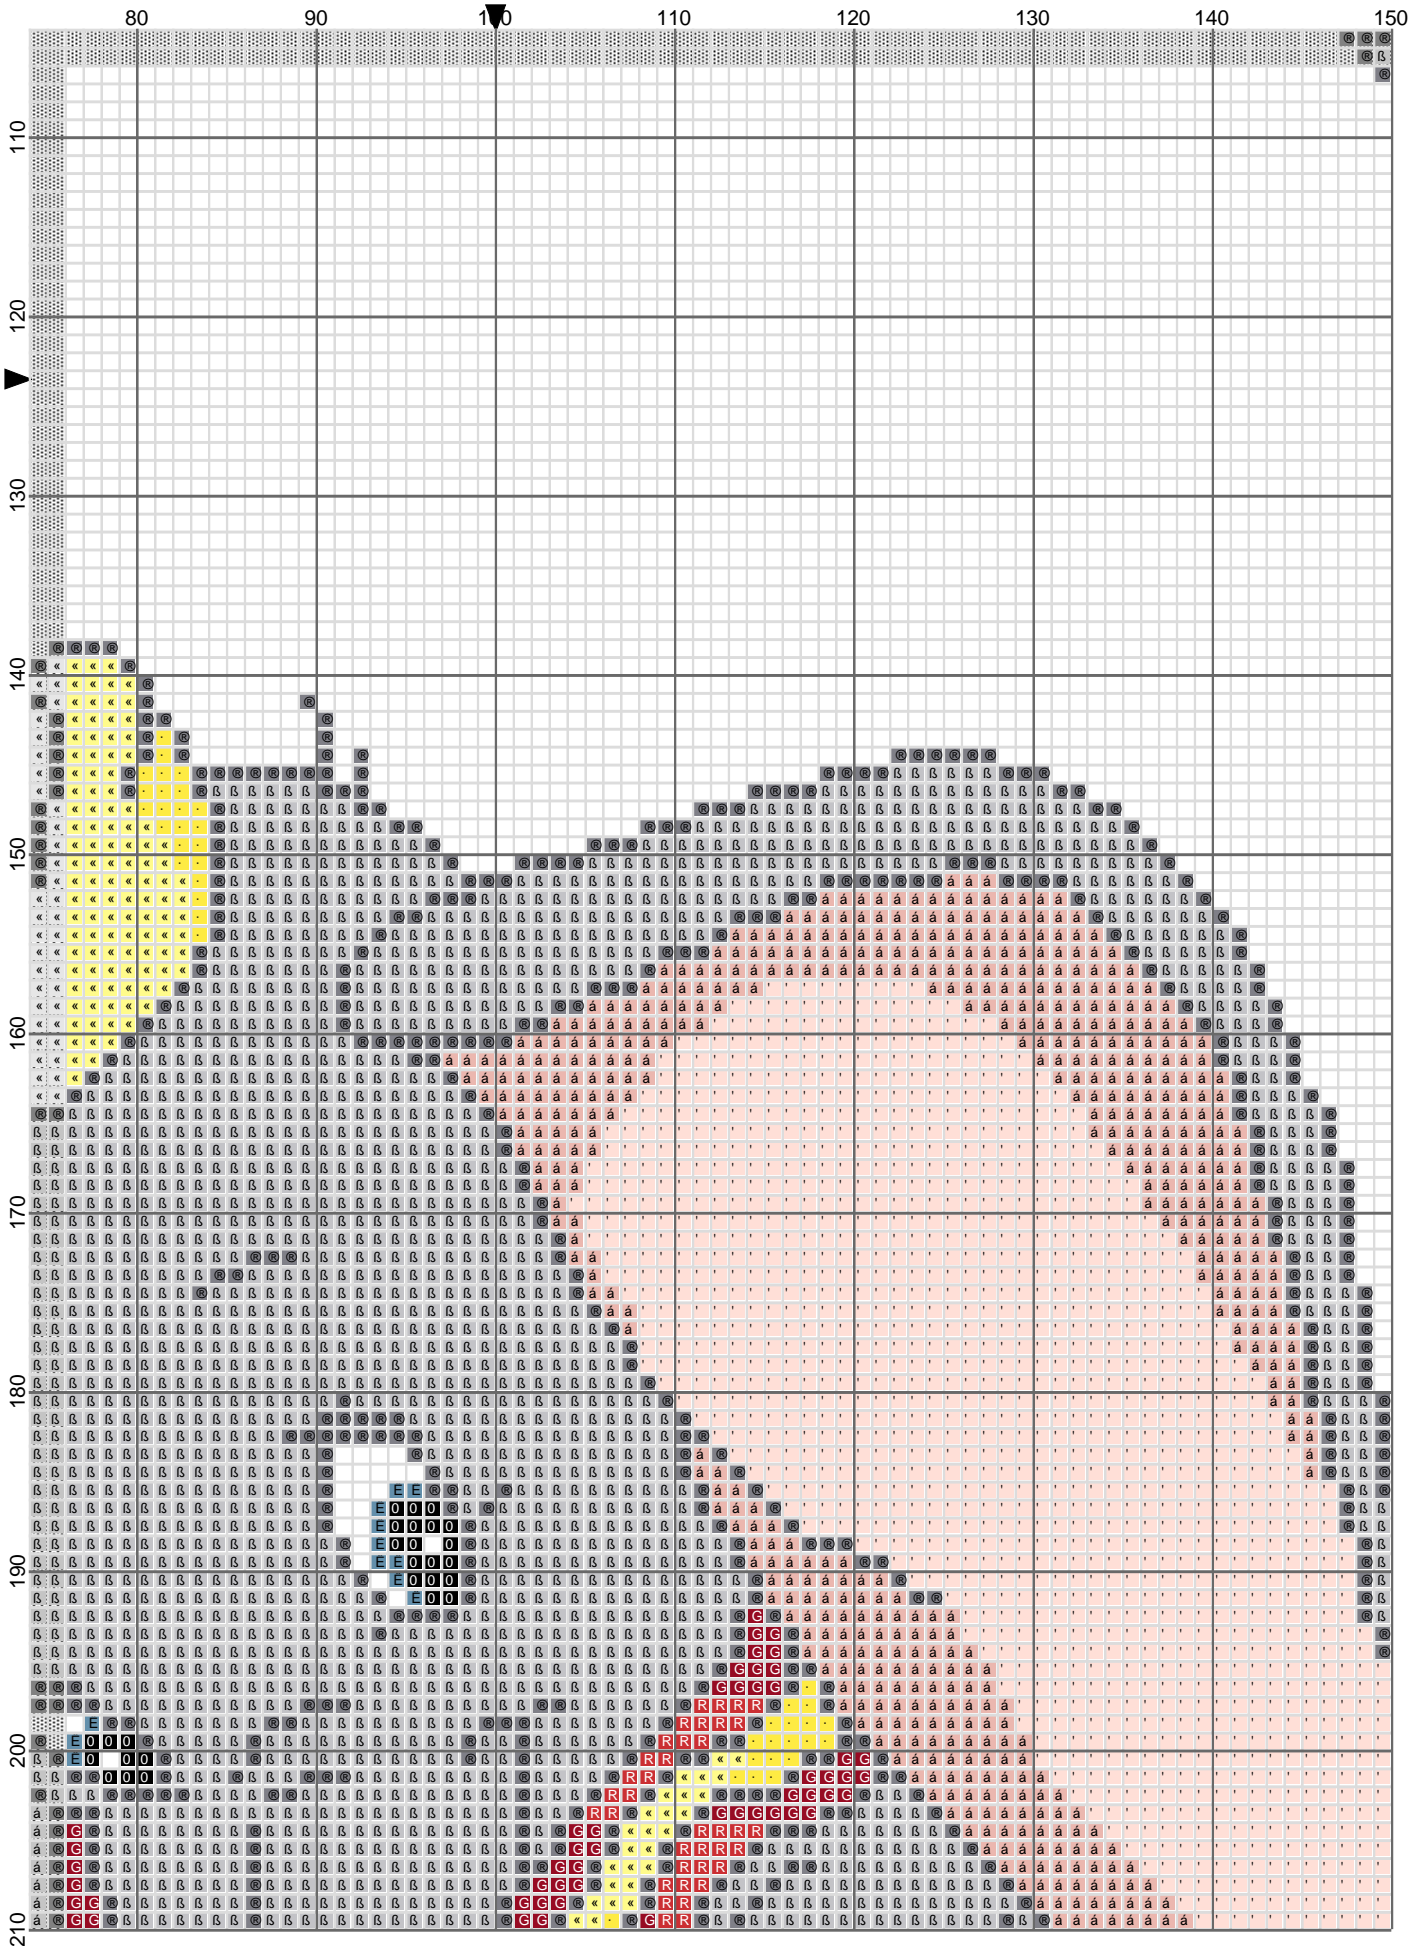

- Legend:
- ◀ DMC-445
  - Ⓢ DMC-414
  - DMC-307
  - Ⓡ DMC-349
  - Ⓒ DMC-816
  - ⓔ DMC-334
  - Ⓞ DMC-310
  - Ⓜ DMC-318
  - Ⓡ DMC-415
  - Ⓛ DMC-225
  - Ⓜ DMC-224

# <No Title>

---

**Grid Size:** 200W x 247H  
**Design Area:** 12,93" x 16,79" (181 x 235 stitches)

**Legend:**

	[2]	DMC	445	lemon - lt		[2]	DMC	816	garnet		[2]	DMC	415	pearl gray
	[2]	DMC	414	steel gray - dk		[2]	DMC	334	baby blue - md		[2]	DMC	225	shell pink - ul vy lt
	[2]	DMC	307	lemon		[2]	DMC	310	black		[2]	DMC	224	shell pink - vy lt
	[2]	DMC	349	coral - dk		[2]	DMC	318	steel gray - lt					