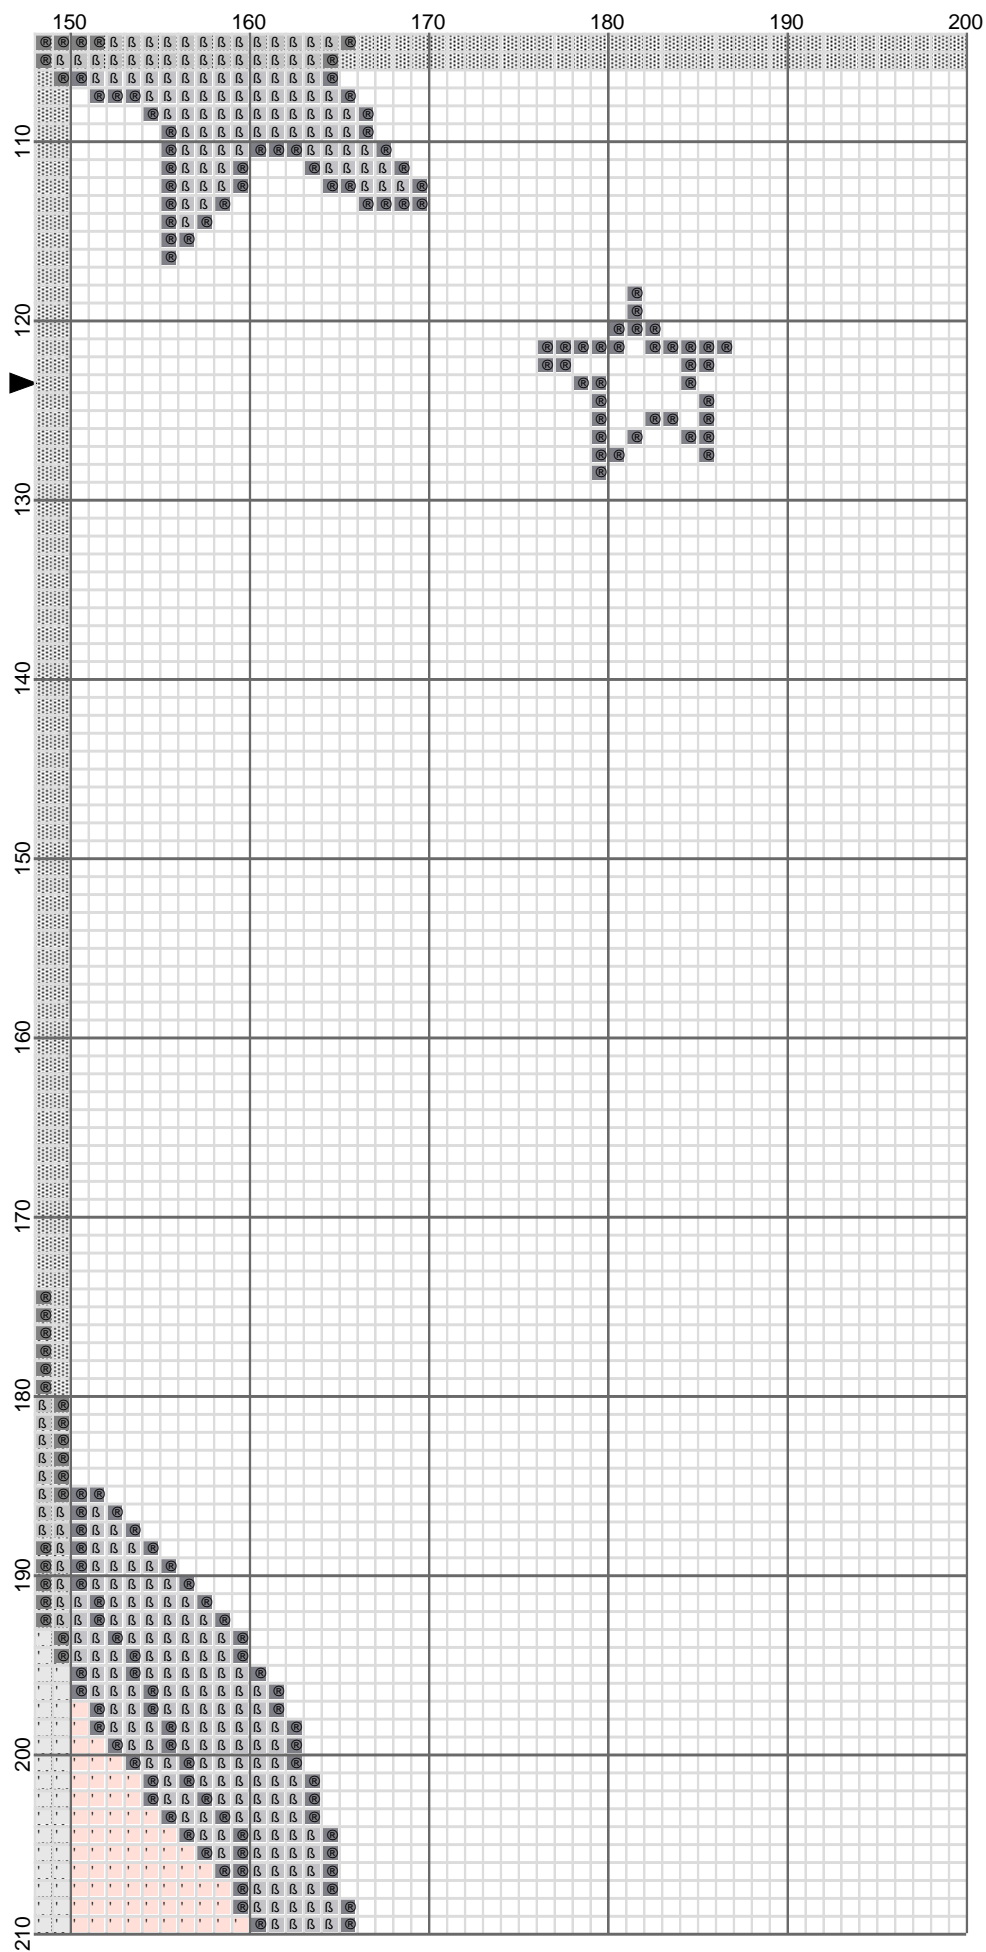

- Legend:
- ◀ DMC-445
  - Ⓢ DMC-414
  - DMC-307
  - Ⓡ DMC-349
  - Ⓒ DMC-816
  - ⓔ DMC-334
  - Ⓞ DMC-310
  - Ⓜ DMC-318
  - Ⓡ DMC-415
  - Ⓛ DMC-225
  - Ⓜ DMC-224

# <No Title>

---

**Grid Size:** 200W x 247H  
**Design Area:** 12,93" x 16,79" (181 x 235 stitches)

**Legend:**

	[2]	DMC	445	lemon - lt		[2]	DMC	816	garnet		[2]	DMC	415	pearl gray
	[2]	DMC	414	steel gray - dk		[2]	DMC	334	baby blue - md		[2]	DMC	225	shell pink - ul vy lt
	[2]	DMC	307	lemon		[2]	DMC	310	black		[2]	DMC	224	shell pink - vy lt
	[2]	DMC	349	coral - dk		[2]	DMC	318	steel gray - lt					