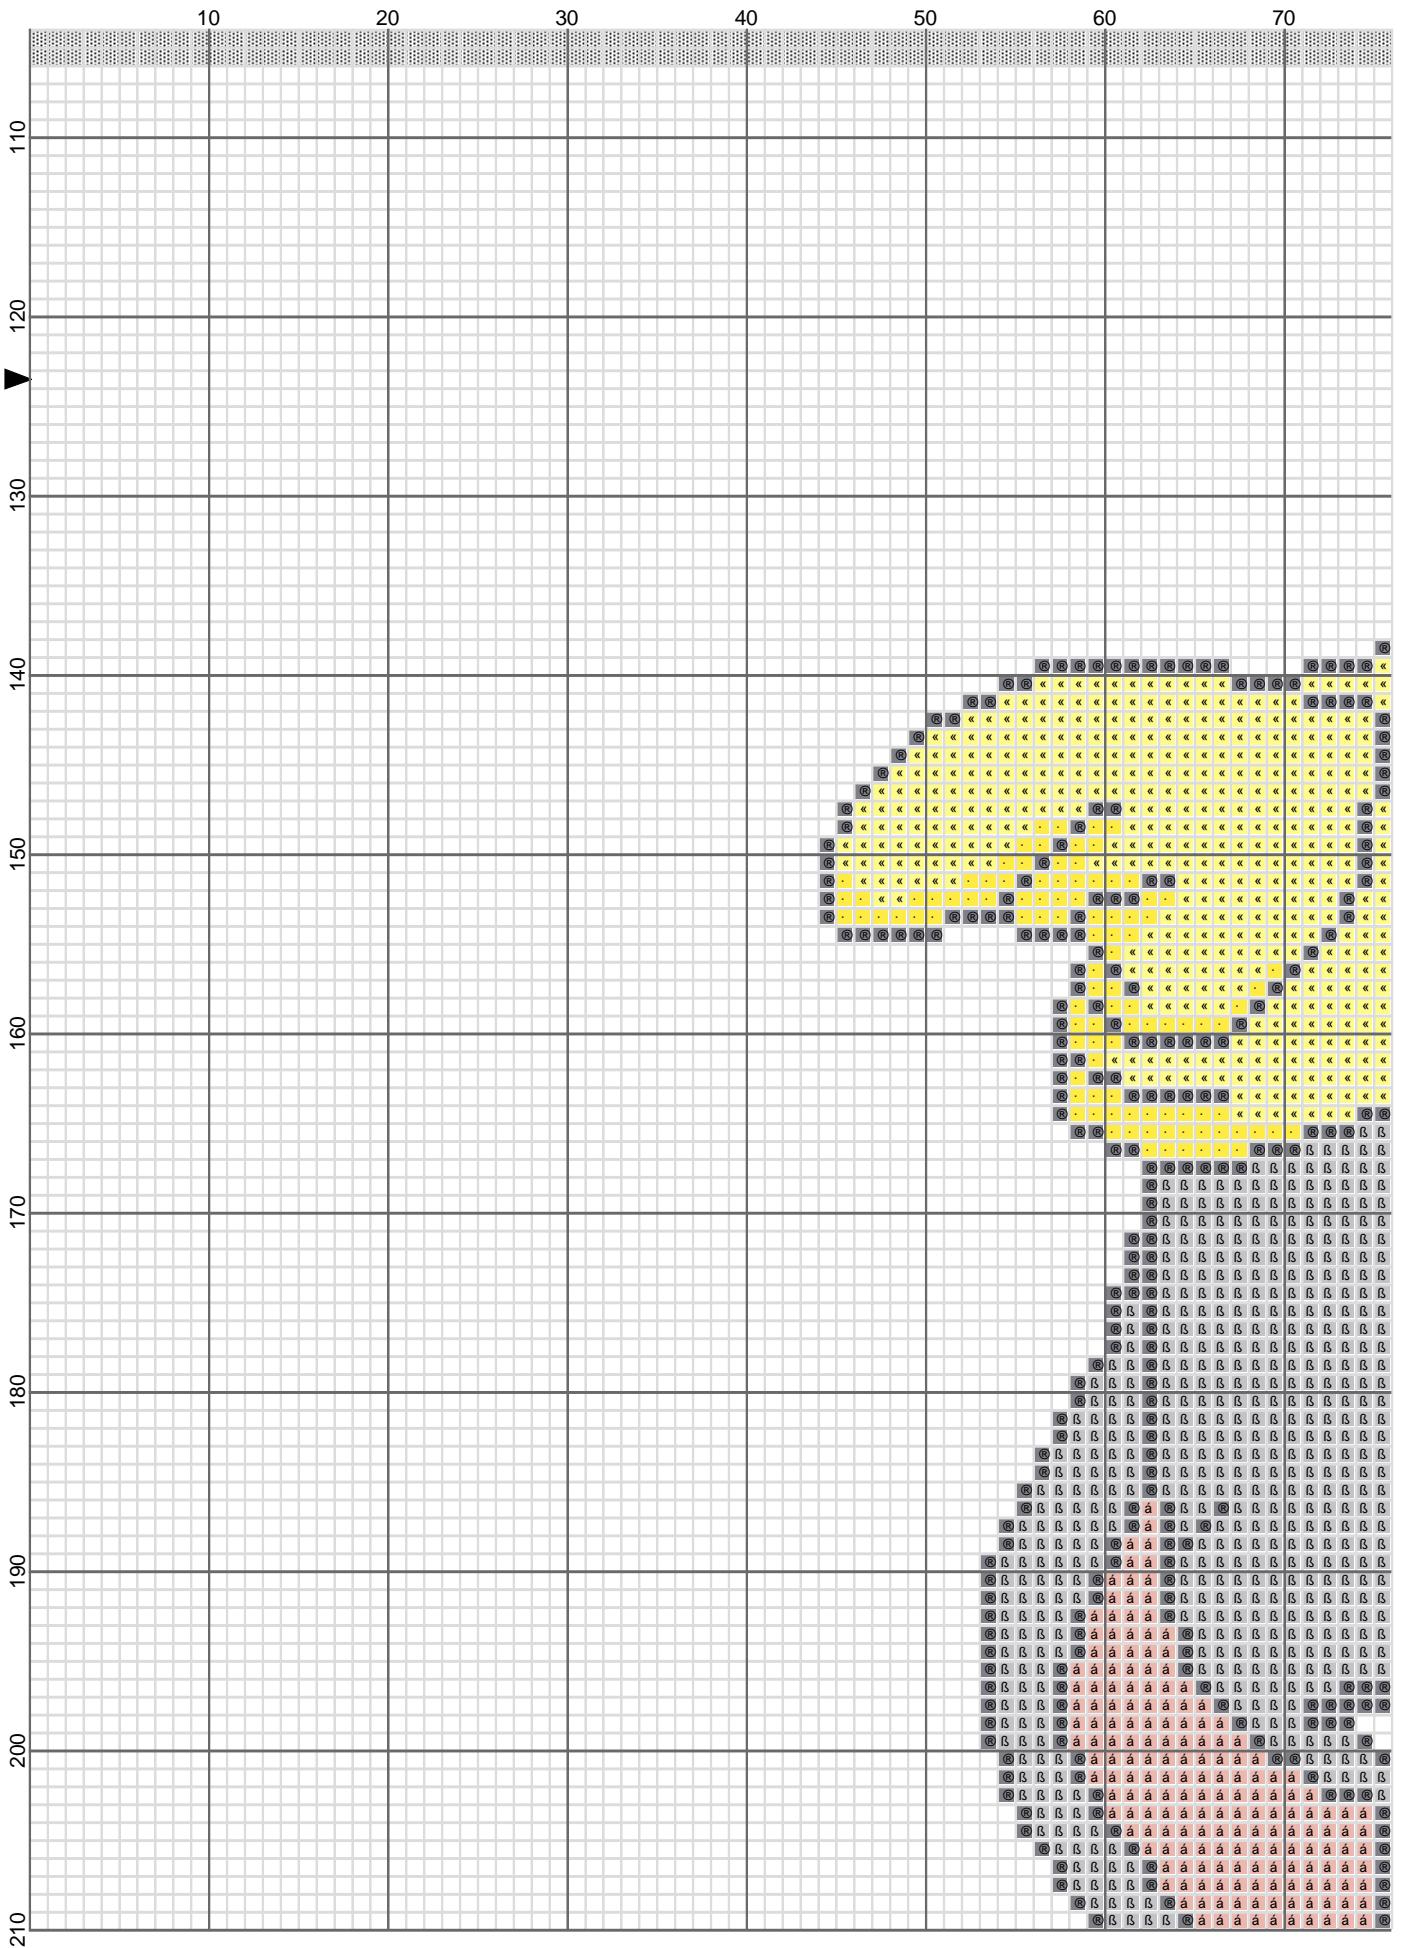

- Legend:
- ◀ DMC-445
  - Ⓢ DMC-414
  - DMC-307
  - Ⓡ DMC-349
  - Ⓒ DMC-816
  - ⓔ DMC-334
  - Ⓞ DMC-310
  - Ⓜ DMC-318
  - Ⓡ DMC-415
  - Ⓛ DMC-225
  - Ⓜ DMC-224

# <No Title>

---

**Grid Size:** 200W x 247H  
**Design Area:** 12,93" x 16,79" (181 x 235 stitches)

**Legend:**

	[2]	DMC	445	lemon - lt		[2]	DMC	816	garnet		[2]	DMC	415	pearl gray
	[2]	DMC	414	steel gray - dk		[2]	DMC	334	baby blue - md		[2]	DMC	225	shell pink - ul vy lt
	[2]	DMC	307	lemon		[2]	DMC	310	black		[2]	DMC	224	shell pink - vy lt
	[2]	DMC	349	coral - dk		[2]	DMC	318	steel gray - lt					