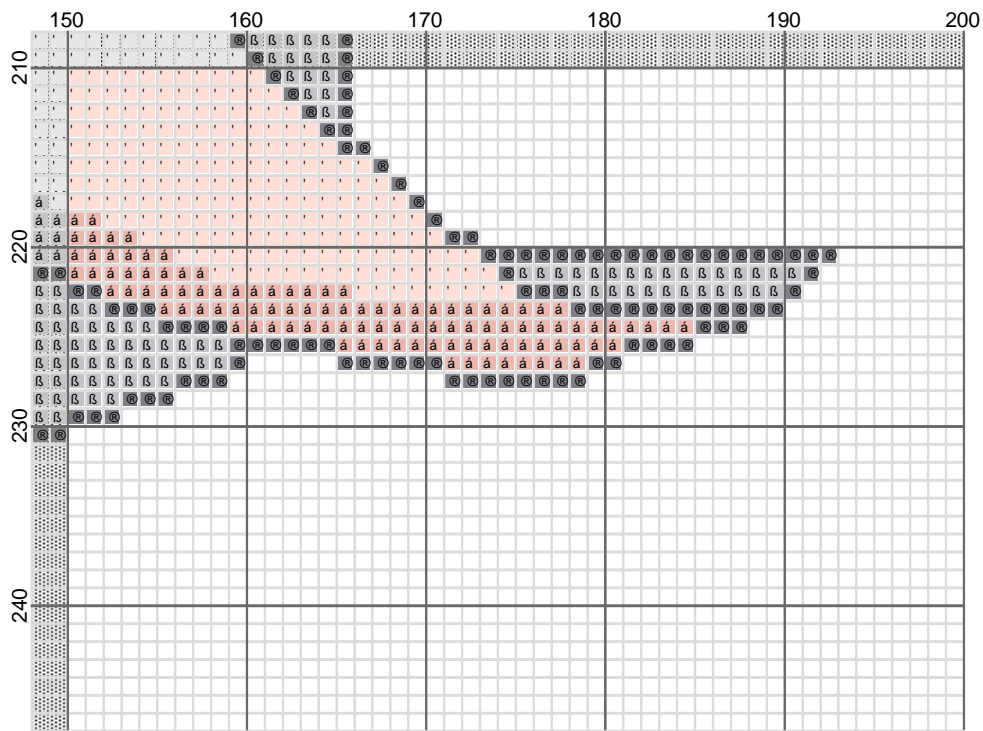

- Legend:
- ◀ DMC-445
  - Ⓢ DMC-414
  - DMC-307
  - Ⓡ DMC-349
  - Ⓒ DMC-816
  - ⓔ DMC-334
  - Ⓞ DMC-310
  - Ⓜ DMC-318
  - Ⓡ DMC-415
  - Ⓛ DMC-225
  - Ⓜ DMC-224

# <No Title>

---

**Grid Size:** 200W x 247H  
**Design Area:** 12,93" x 16,79" (181 x 235 stitches)

**Legend:**

	[2]	DMC	445	lemon - lt		[2]	DMC	816	garnet		[2]	DMC	415	pearl gray
	[2]	DMC	414	steel gray - dk		[2]	DMC	334	baby blue - md		[2]	DMC	225	shell pink - ul vy lt
	[2]	DMC	307	lemon		[2]	DMC	310	black		[2]	DMC	224	shell pink - vy lt
	[2]	DMC	349	coral - dk		[2]	DMC	318	steel gray - lt					