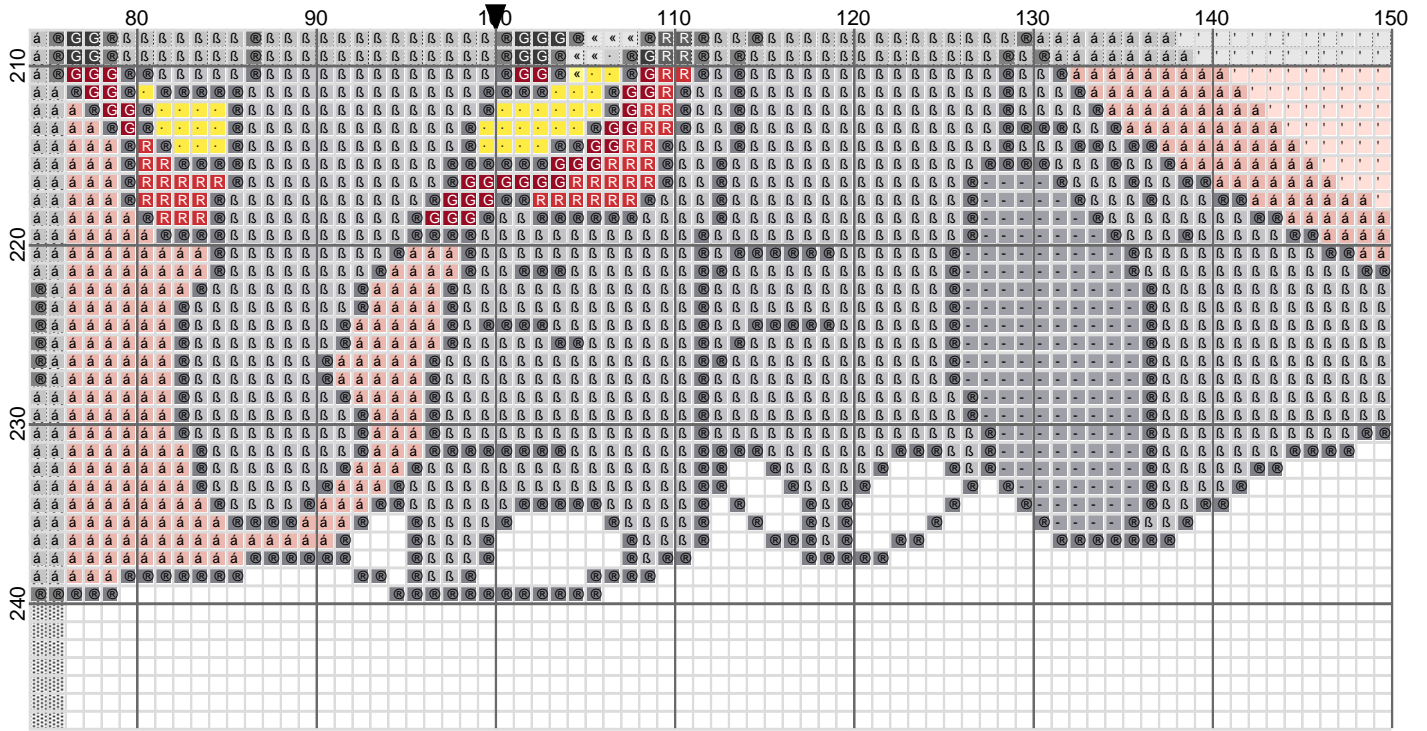

- Legend:
- ◀ DMC-445
  - Ⓢ DMC-414
  - DMC-307
  - Ⓡ DMC-349
  - Ⓒ DMC-816
  - ⓔ DMC-334
  - Ⓞ DMC-310
  - Ⓜ DMC-318
  - Ⓡ DMC-415
  - Ⓛ DMC-225
  - Ⓜ DMC-224

# <No Title>

---

**Grid Size:** 200W x 247H  
**Design Area:** 12,93" x 16,79" (181 x 235 stitches)

**Legend:**

	[2]	DMC	445	lemon - lt		[2]	DMC	816	garnet		[2]	DMC	415	pearl gray
	[2]	DMC	414	steel gray - dk		[2]	DMC	334	baby blue - md		[2]	DMC	225	shell pink - ul vy lt
	[2]	DMC	307	lemon		[2]	DMC	310	black		[2]	DMC	224	shell pink - vy lt
	[2]	DMC	349	coral - dk		[2]	DMC	318	steel gray - lt					