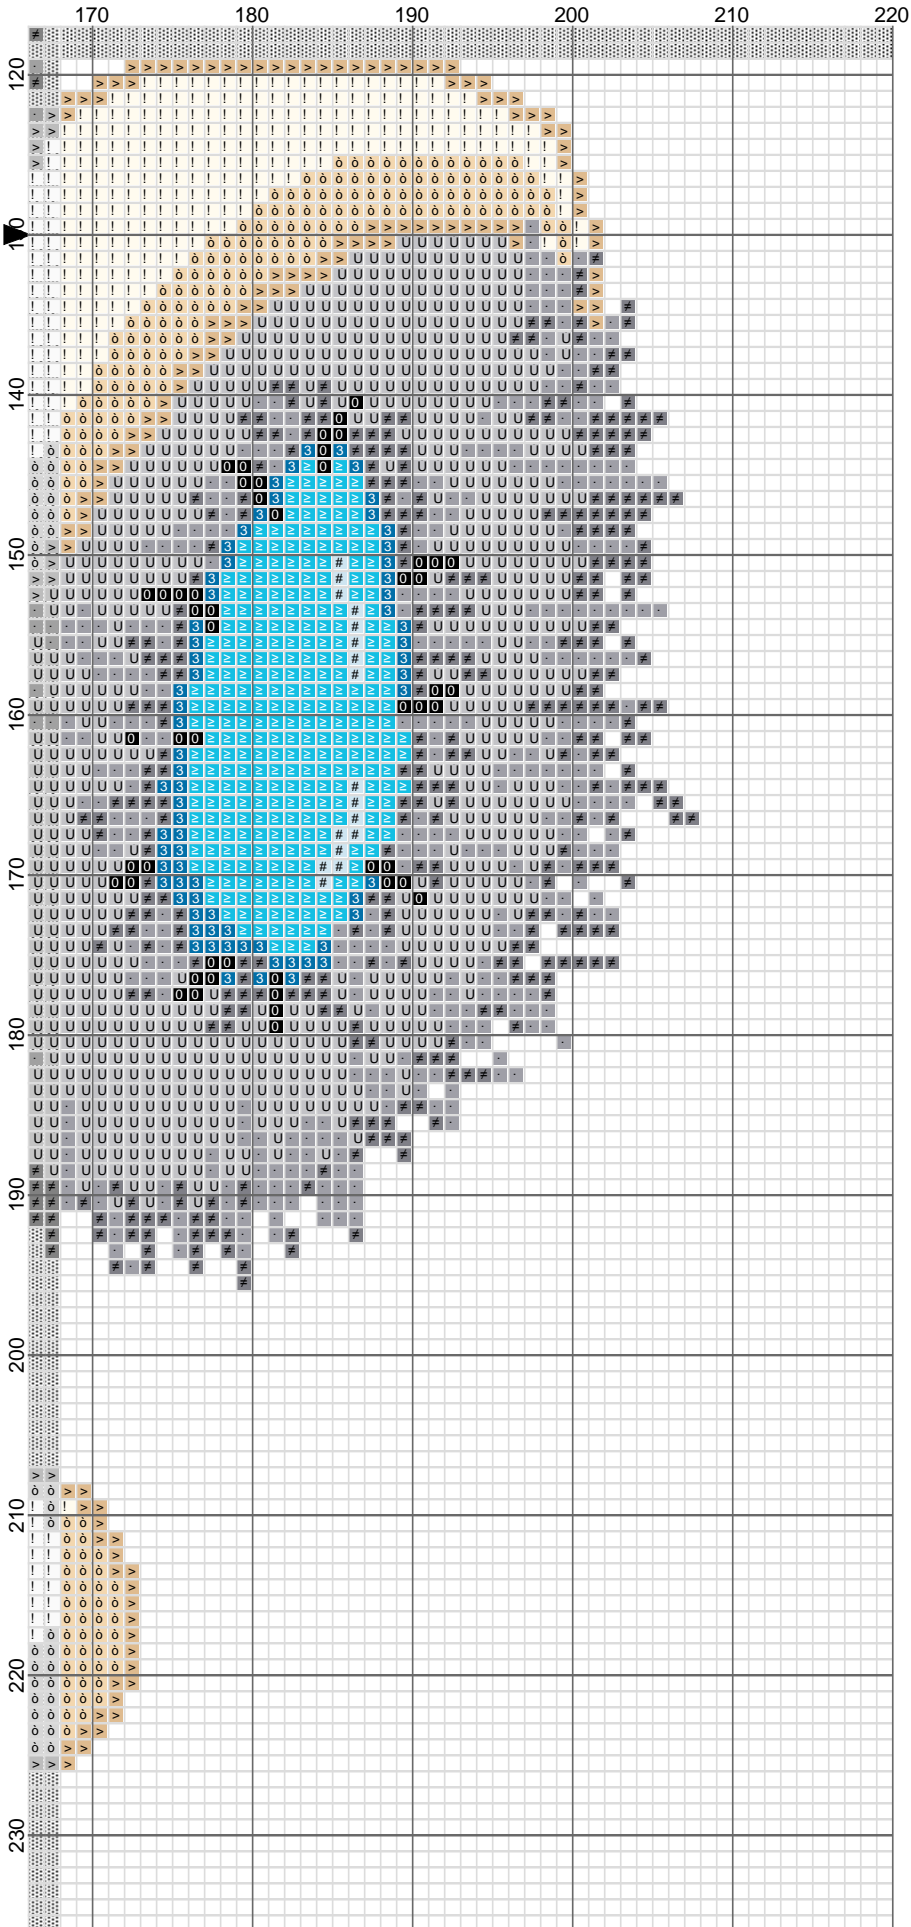

- Legend:
- DMC-783
 - DMC-414
 - DMC-415
 - DMC-310
 - DMC-318
 - DMC-738
 - DMC-162
 - DMC-996
 - DMC-762
 - DMC-644
 - DMC-Ecru
 - DMC-995
 - DMC-168
 - DMC-712
 - DMC-739
 - DMC-436

Alba Nesta

Alba Nesta

Alba Nesta

<No Title>

Grid Size: 220W x 260H
Design Area: 14,86" x 16,71" (208 x 234 stitches)

Legend:

	[2]	DMC	783	topaz - md		[2]	DMC	162	blue - ul vy lt		[2]	DMC	168	pewter - vy lt
	[2]	DMC	414	steel gray - dk		[2]	DMC	996	electric blue - md		[2]	DMC	712	cream
	[2]	DMC	415	pearl gray		[2]	DMC	762	pearl gray - vy lt		[2]	DMC	739	tan - ul vy lt
	[2]	DMC	310	black		[2]	DMC	644	beige gray - md		[2]	DMC	436	tan
	[2]	DMC	318	steel gray - lt		[2]	DMC	Ecru	ecru					
	[2]	DMC	738	tan - vy lt		[2]	DMC	995	electric blue - dk					