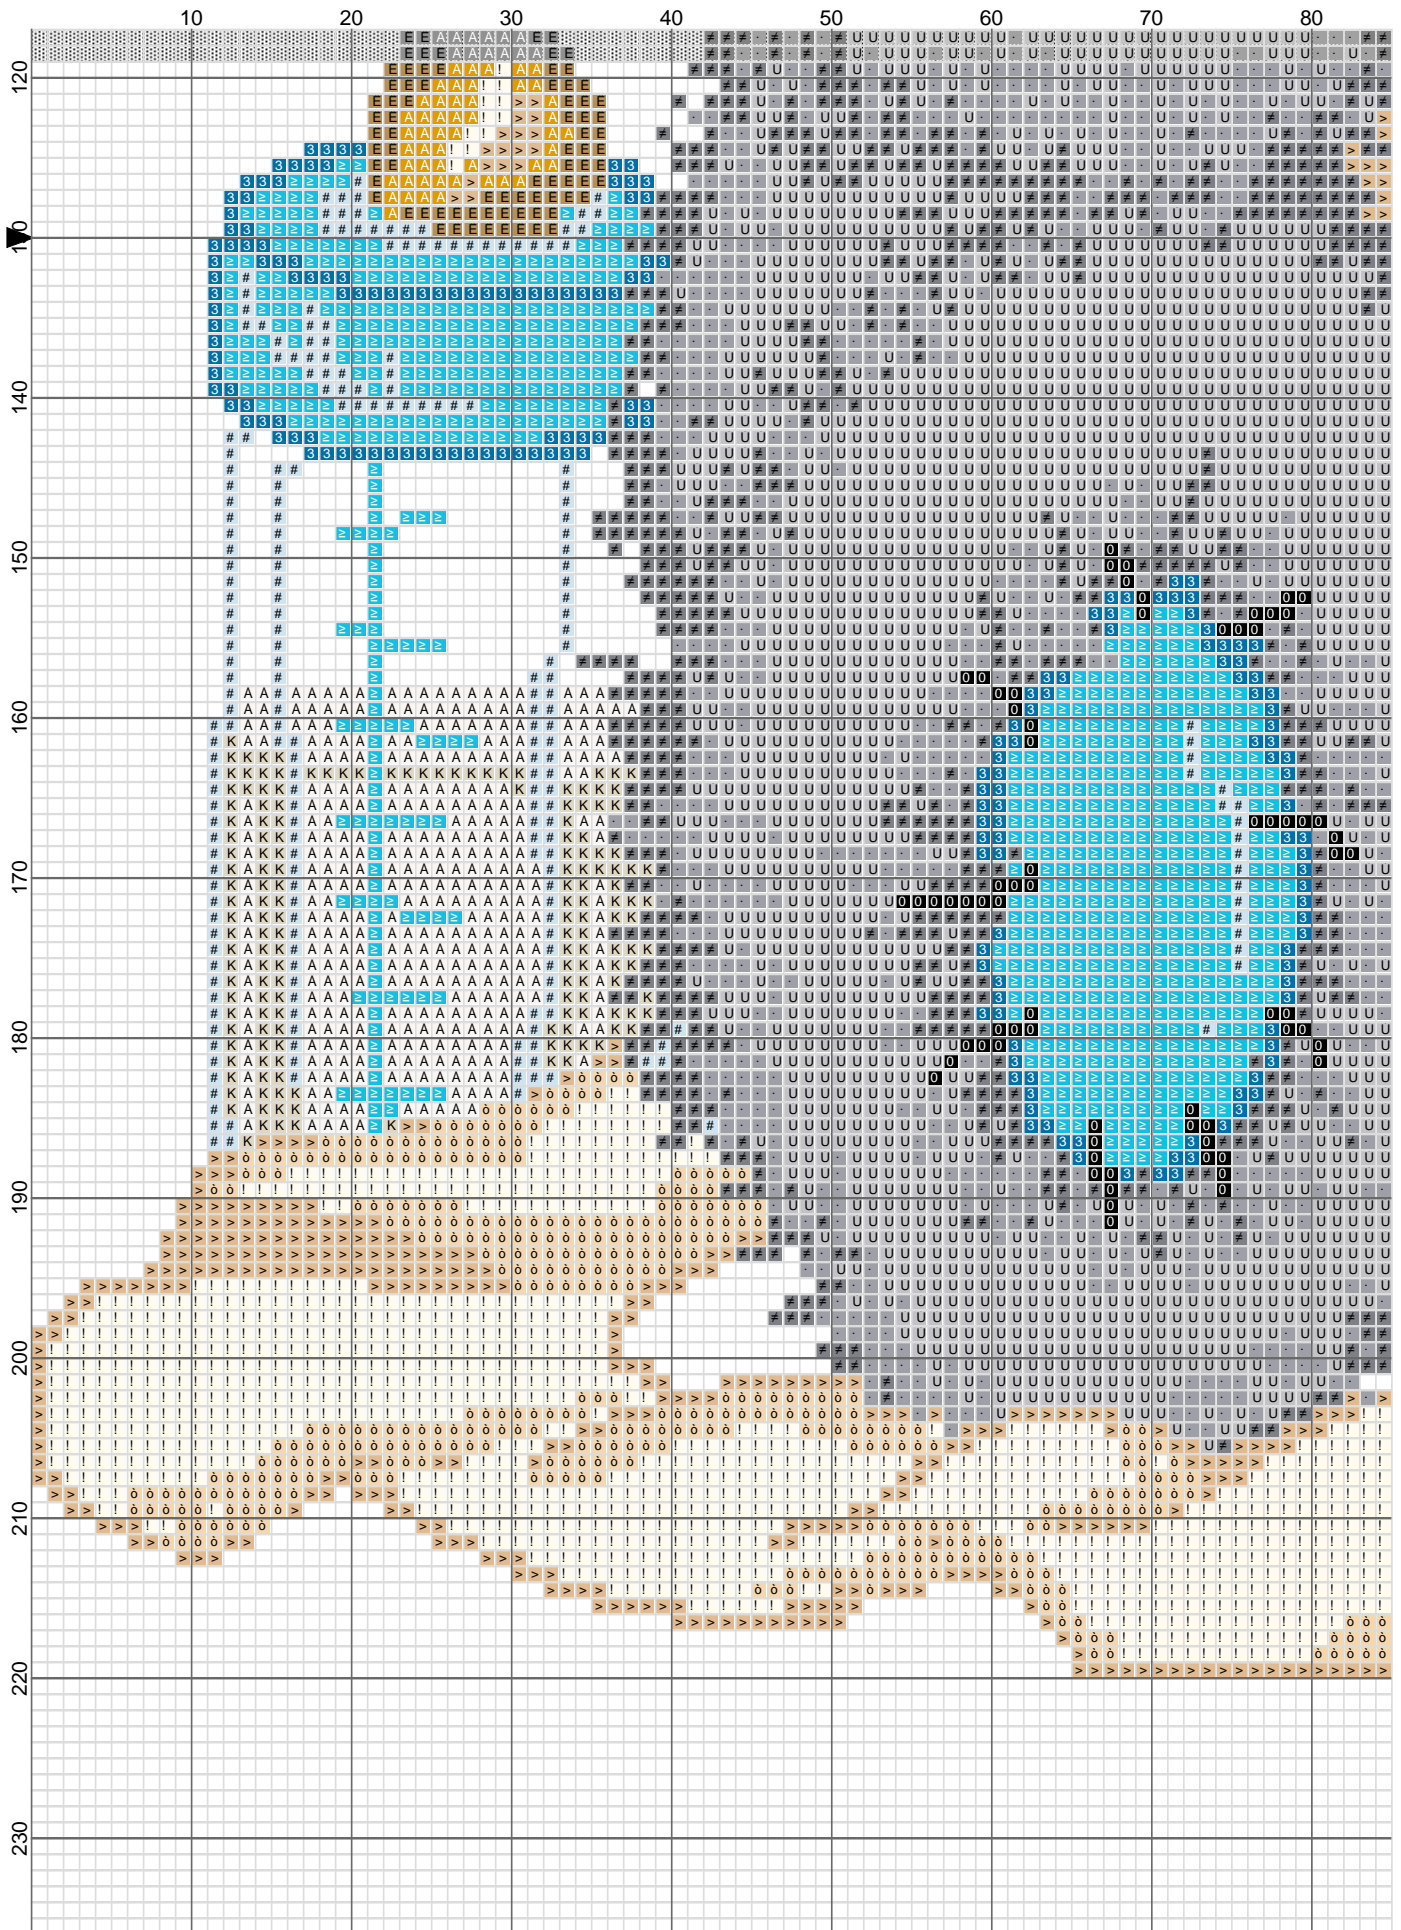

- Legend:
- DMC-783
 - DMC-414
 - DMC-415
 - DMC-310
 - DMC-318
 - DMC-738
 - DMC-162
 - DMC-996
 - DMC-762
 - DMC-644
 - DMC-Ecru
 - DMC-995
 - DMC-168
 - DMC-712
 - DMC-739
 - DMC-436

Alba Nesta

Alba Nesta

Alba Nesta

<No Title>

Grid Size: 220W x 260H
Design Area: 14,86" x 16,71" (208 x 234 stitches)

Legend:

	[2]	DMC	783	topaz - md		[2]	DMC	162	blue - ul vy lt		[2]	DMC	168	pewter - vy lt
	[2]	DMC	414	steel gray - dk		[2]	DMC	996	electric blue - md		[2]	DMC	712	cream
	[2]	DMC	415	pearl gray		[2]	DMC	762	pearl gray - vy lt		[2]	DMC	739	tan - ul vy lt
	[2]	DMC	310	black		[2]	DMC	644	beige gray - md		[2]	DMC	436	tan
	[2]	DMC	318	steel gray - lt		[2]	DMC	Ecru	ecru					
	[2]	DMC	738	tan - vy lt		[2]	DMC	995	electric blue - dk					