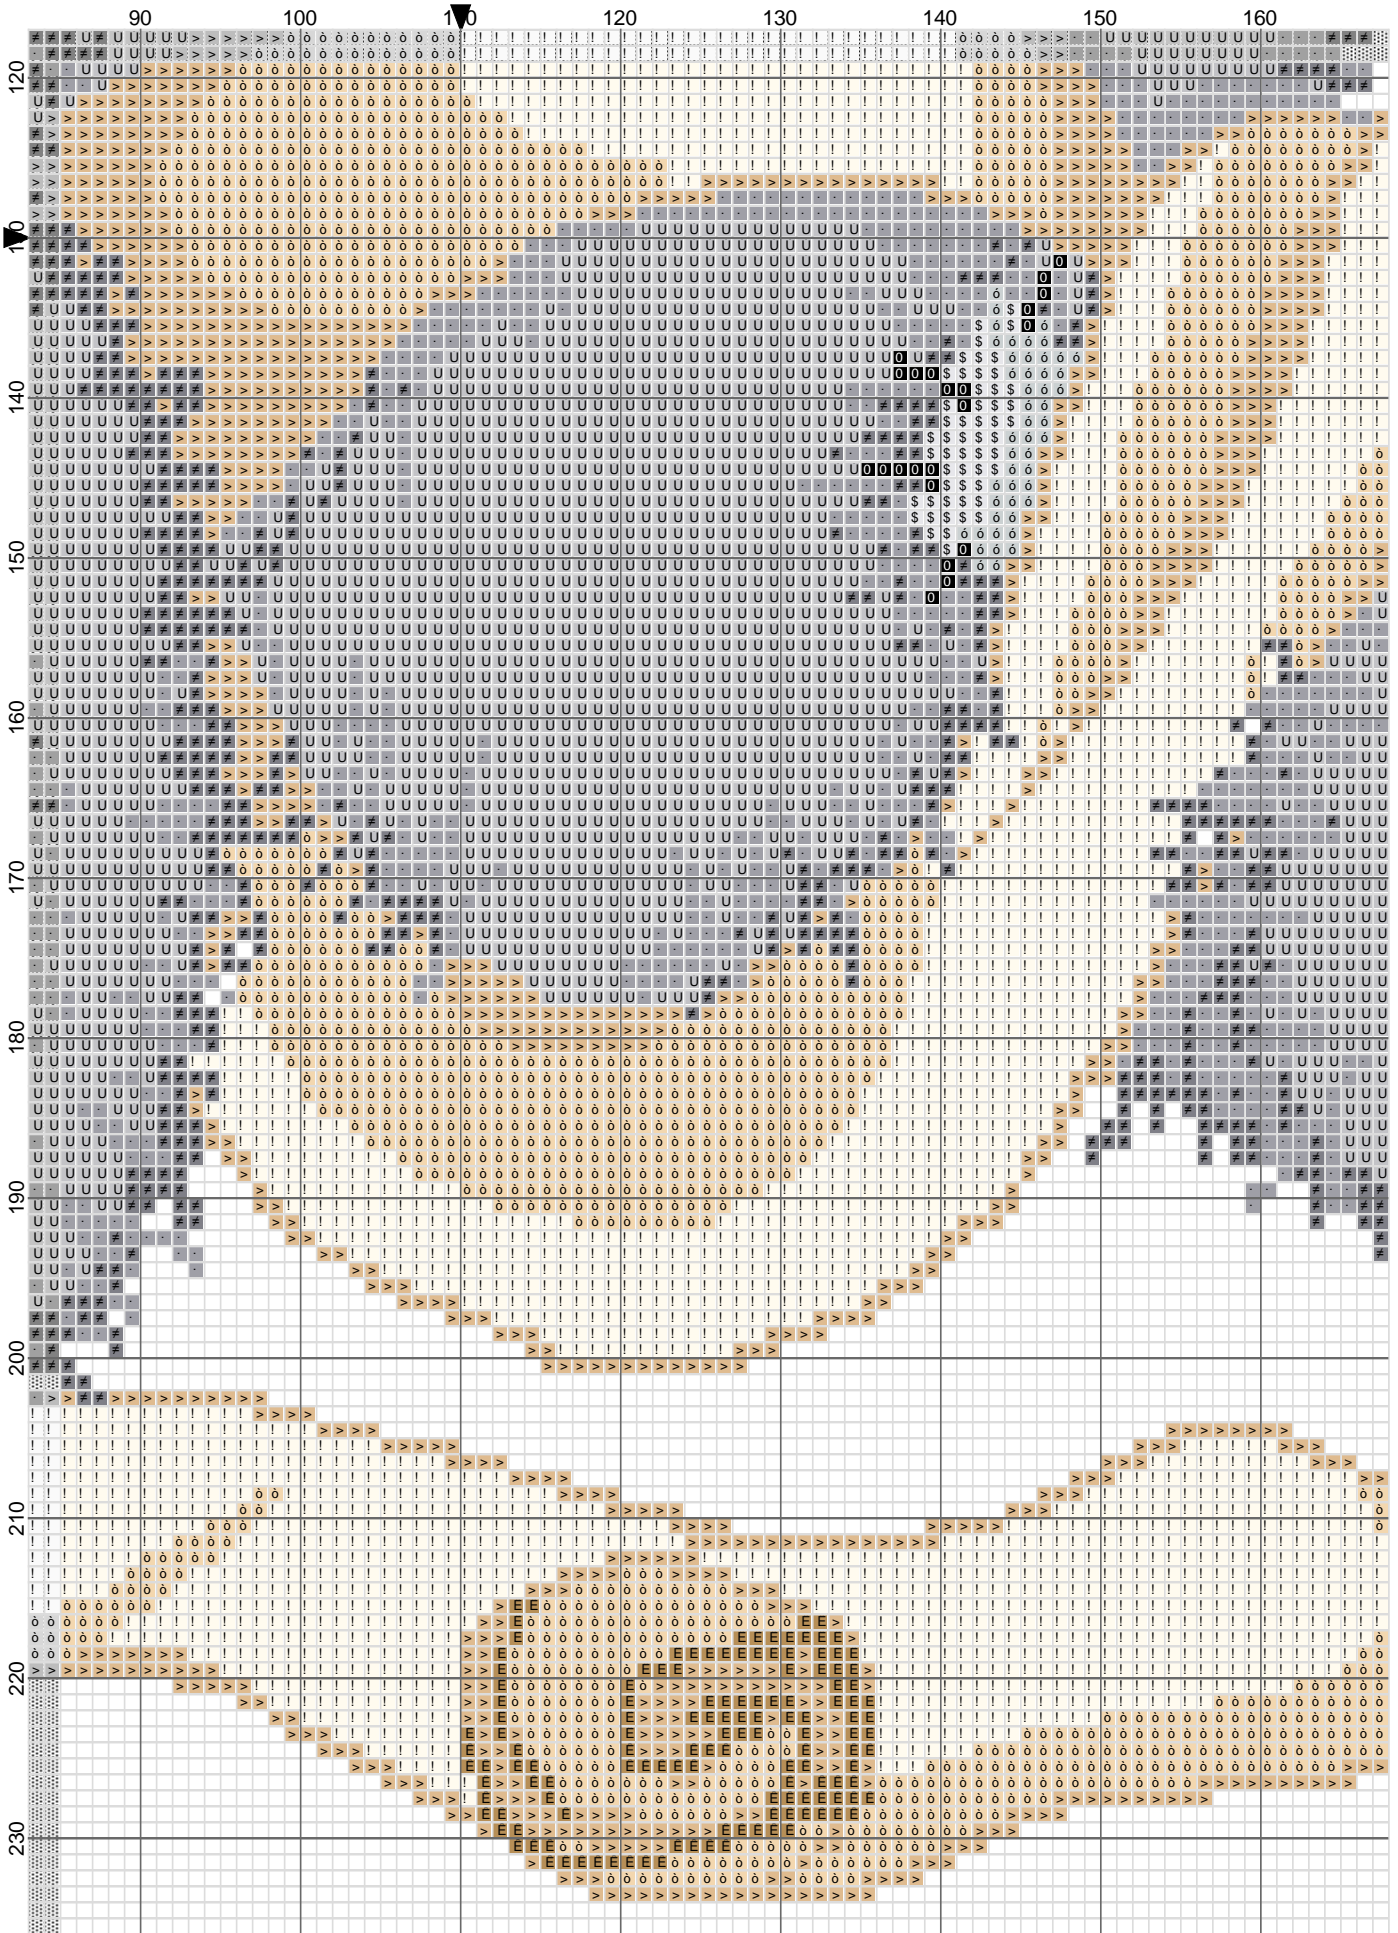

- Legend:
- DMC-783
 - DMC-414
 - DMC-415
 - DMC-310
 - DMC-318
 - DMC-738
 - DMC-162
 - DMC-996
 - DMC-762
 - DMC-644
 - DMC-Ecru
 - DMC-995
 - DMC-168
 - DMC-712
 - DMC-739
 - DMC-436

Alba Nesta

Alba Nesta

Alba Nesta

<No Title>

Grid Size: 220W x 260H
Design Area: 14,86" x 16,71" (208 x 234 stitches)

Legend:

	[2]	DMC	783	topaz - md		[2]	DMC	162	blue - ul vy lt		[2]	DMC	168	pewter - vy lt
	[2]	DMC	414	steel gray - dk		[2]	DMC	996	electric blue - md		[2]	DMC	712	cream
	[2]	DMC	415	pearl gray		[2]	DMC	762	pearl gray - vy lt		[2]	DMC	739	tan - ul vy lt
	[2]	DMC	310	black		[2]	DMC	644	beige gray - md		[2]	DMC	436	tan
	[2]	DMC	318	steel gray - lt		[2]	DMC	Ecru	ecru					
	[2]	DMC	738	tan - vy lt		[2]	DMC	995	electric blue - dk					