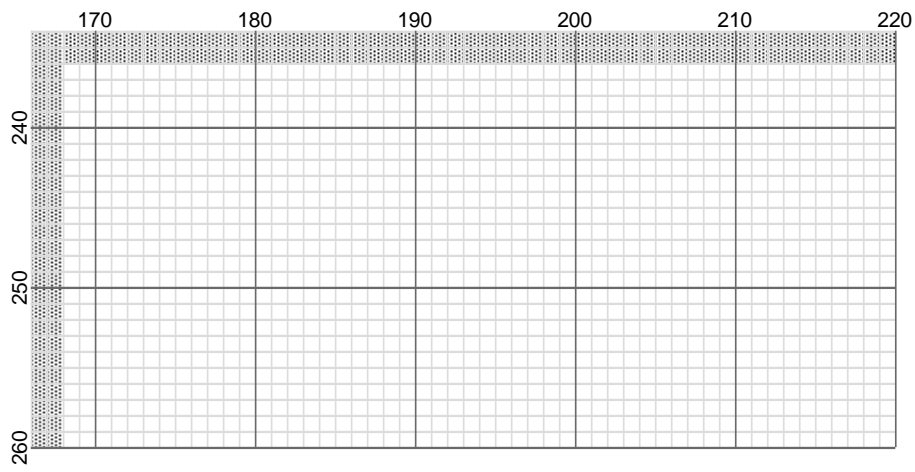

- Legend:
- DMC-783
 - DMC-414
 - DMC-415
 - DMC-310
 - DMC-318
 - DMC-738
 - DMC-162
 - DMC-996
 - DMC-762
 - DMC-644
 - DMC-Ecru
 - DMC-995
 - DMC-168
 - DMC-712
 - DMC-739
 - DMC-436

Alba Nesta

Alba Nesta

Alba Nesta

<No Title>

Grid Size: 220W x 260H
Design Area: 14,86" x 16,71" (208 x 234 stitches)

Legend:

	[2]	DMC	783	topaz - md		[2]	DMC	162	blue - ul vy lt		[2]	DMC	168	pewter - vy lt
	[2]	DMC	414	steel gray - dk		[2]	DMC	996	electric blue - md		[2]	DMC	712	cream
	[2]	DMC	415	pearl gray		[2]	DMC	762	pearl gray - vy lt		[2]	DMC	739	tan - ul vy lt
	[2]	DMC	310	black		[2]	DMC	644	beige gray - md		[2]	DMC	436	tan
	[2]	DMC	318	steel gray - lt		[2]	DMC	Ecru	ecru					
	[2]	DMC	738	tan - vy lt		[2]	DMC	995	electric blue - dk					