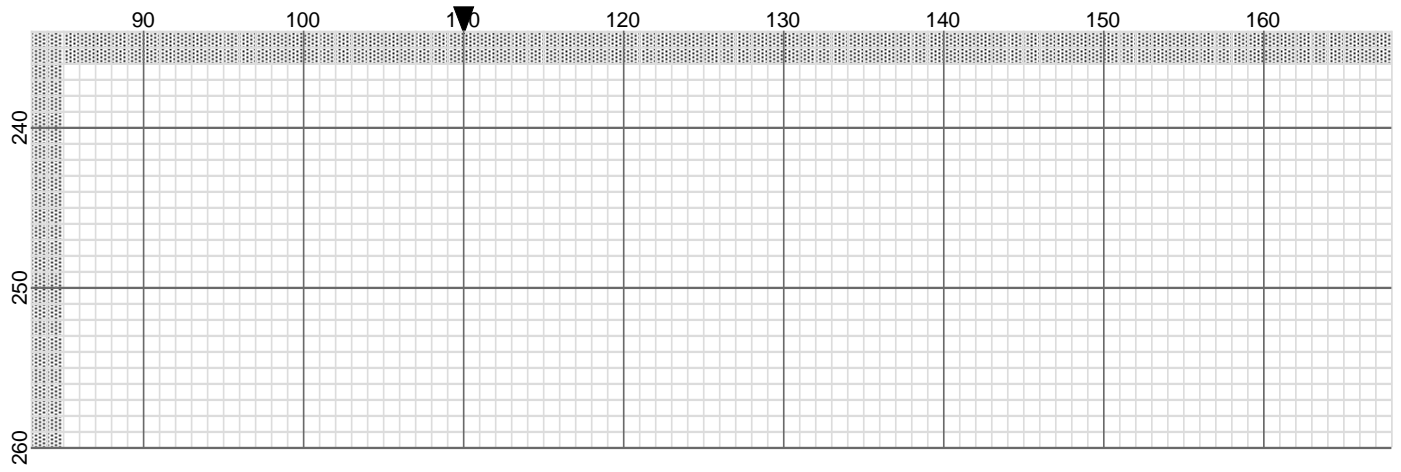

- Legend:
- DMC-783
 - DMC-414
 - DMC-415
 - DMC-310
 - DMC-318
 - DMC-738
 - DMC-162
 - DMC-996
 - DMC-762
 - DMC-644
 - DMC-Ecru
 - DMC-995
 - DMC-168
 - DMC-712
 - DMC-739
 - DMC-436

Alba Nesta

Alba Nesta

Alba Nesta

<No Title>

Grid Size: 220W x 260H
Design Area: 14,86" x 16,71" (208 x 234 stitches)

Legend:

	[2]	DMC	783	topaz - md		[2]	DMC	162	blue - ul vy lt		[2]	DMC	168	pewter - vy lt
	[2]	DMC	414	steel gray - dk		[2]	DMC	996	electric blue - md		[2]	DMC	712	cream
	[2]	DMC	415	pearl gray		[2]	DMC	762	pearl gray - vy lt		[2]	DMC	739	tan - ul vy lt
	[2]	DMC	310	black		[2]	DMC	644	beige gray - md		[2]	DMC	436	tan
	[2]	DMC	318	steel gray - lt		[2]	DMC	Ecru	ecru					
	[2]	DMC	738	tan - vy lt		[2]	DMC	995	electric blue - dk					