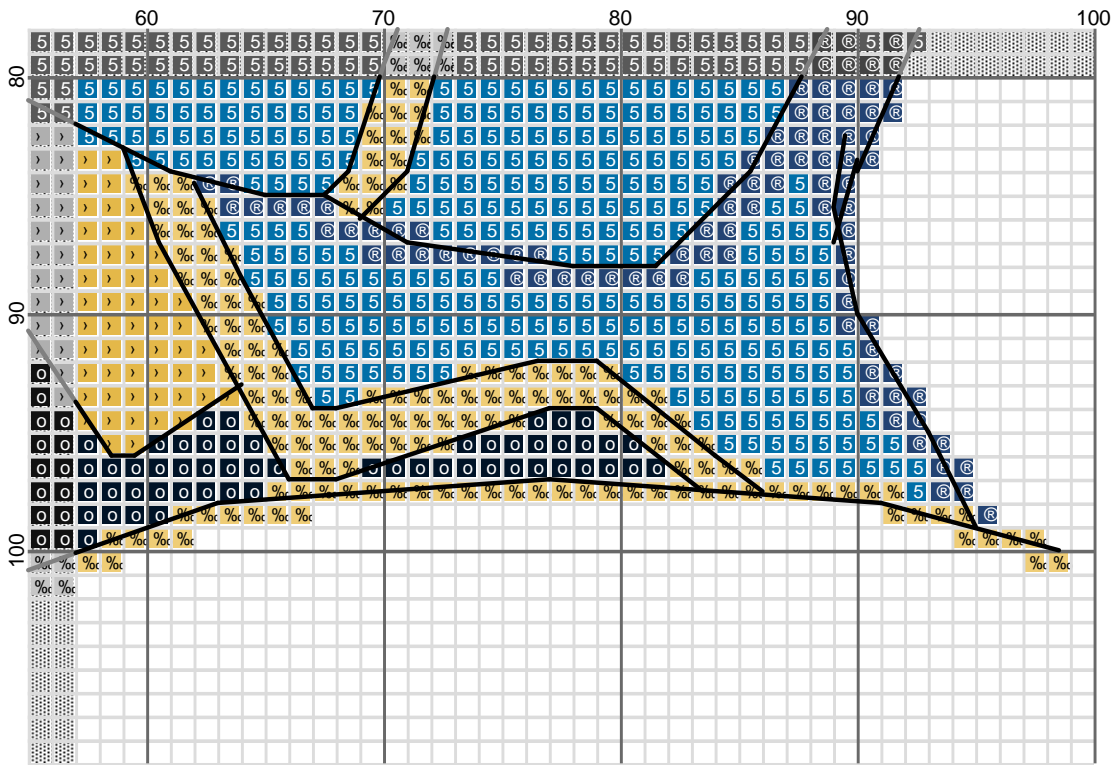

- Legend:
- 0 DMC-310
 - f DMC-950
 - % DMC-676
 - > DMC-729
 - \$ DMC-838
 - 3 DMC-839
 - o DMC-939
 - 5 DMC-995
 - \$ DMC-762
 - @ DMC-824
 - G DMC-666
 - DMC-5200
 - 4 DMC-435
 - DMC-738
 - O DMC-301
 - k DMC-400
- Backstitches:
- DMC-310
 - DMC-939
 - DMC-5200

<No Title>

Grid Size: 100W x 109H
Design Area: 7,00" x 7,64" (98 x 107 stitches)

Legend:

	[2]	DMC	310	black		[2]	DMC	762	pearl gray - vy lt
	[2]	DMC	950	desert sand - lt		[2]	DMC	824	blue - vy dk
	[2]	DMC	676	old gold - lt		[2]	DMC	666	christmas red - br
	[2]	DMC	729	old gold - md		[2]	DMC	5200	snow white
	[2]	DMC	838	beige brown - vy dk		[2]	DMC	435	brown - vy lt
	[2]	DMC	839	beige brown - dk		[2]	DMC	738	tan - vy lt
	[2]	DMC	939	navy blue - vy dk		[2]	DMC	301	mahogany - md
	[2]	DMC	995	electric blue - dk		[2]	DMC	400	mahogany - dk

Backstitch Lines:

 DMC-310 black  DMC-939 navy blue - vy dk  DMC-5200 snow white