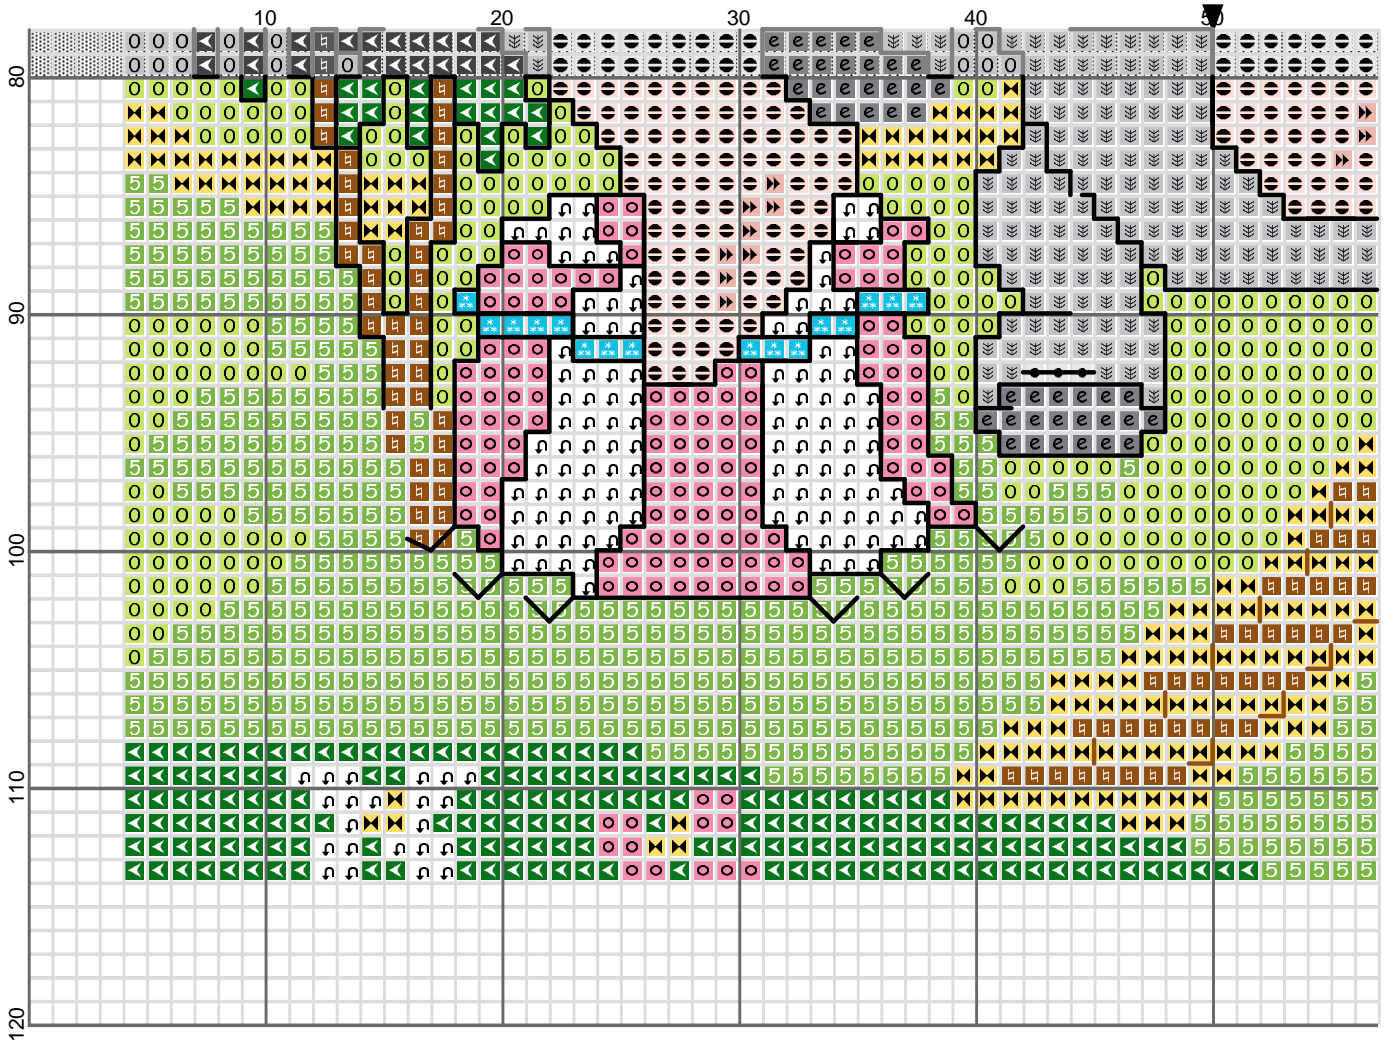

- Legend:
- DMC-813
 - DMC-310
 - DMC-White
 - DMC-996
 - DMC-598
 - DMC-3889
 - DMC-444
 - DMC-604
 - DMC-415
 - DMC-224
 - DMC-225
 - DMC-223
 - DMC-414
 - DMC-762
 - DMC-744
 - DMC-743
 - DMC-817
 - DMC-975
 - DMC-907
 - DMC-700
 - DMC-703
 - DMC-445
- Backstitches:
- DMC-310
 - DMC-975

<No Title>

Grid Size: 100W x 120H
Design Area: 6,57" x 7,86" (92 x 110 stitches)

Legend:

	[2]	DMC	813	blue - lt
	[2]	DMC	310	black
	[2]	DMC	White	white
	[2]	DMC	996	electric blue - md
	[2]	DMC	598	turquoise - lt
	[2]	DMC	3889	lemon - md lt
	[2]	DMC	444	lemon - dk
	[2]	DMC	604	cranberry - lt
	[2]	DMC	415	pearl gray
	[2]	DMC	224	shell pink - vy lt
	[2]	DMC	225	shell pink - ul vy lt

	[2]	DMC	223	shell pink - lt
	[2]	DMC	414	steel gray - dk
	[2]	DMC	762	pearl gray - vy lt
	[2]	DMC	744	yellow - pl
	[2]	DMC	743	yellow - md
	[2]	DMC	817	coral red - vy dk
	[2]	DMC	975	golden brown - dk
	[2]	DMC	907	parrot green - lt
	[2]	DMC	700	christmas green - br
	[2]	DMC	703	chartreuse
	[2]	DMC	445	lemon - lt

Backstitch Lines:

 DMC-310 black

 DMC-975 golden brown - dk