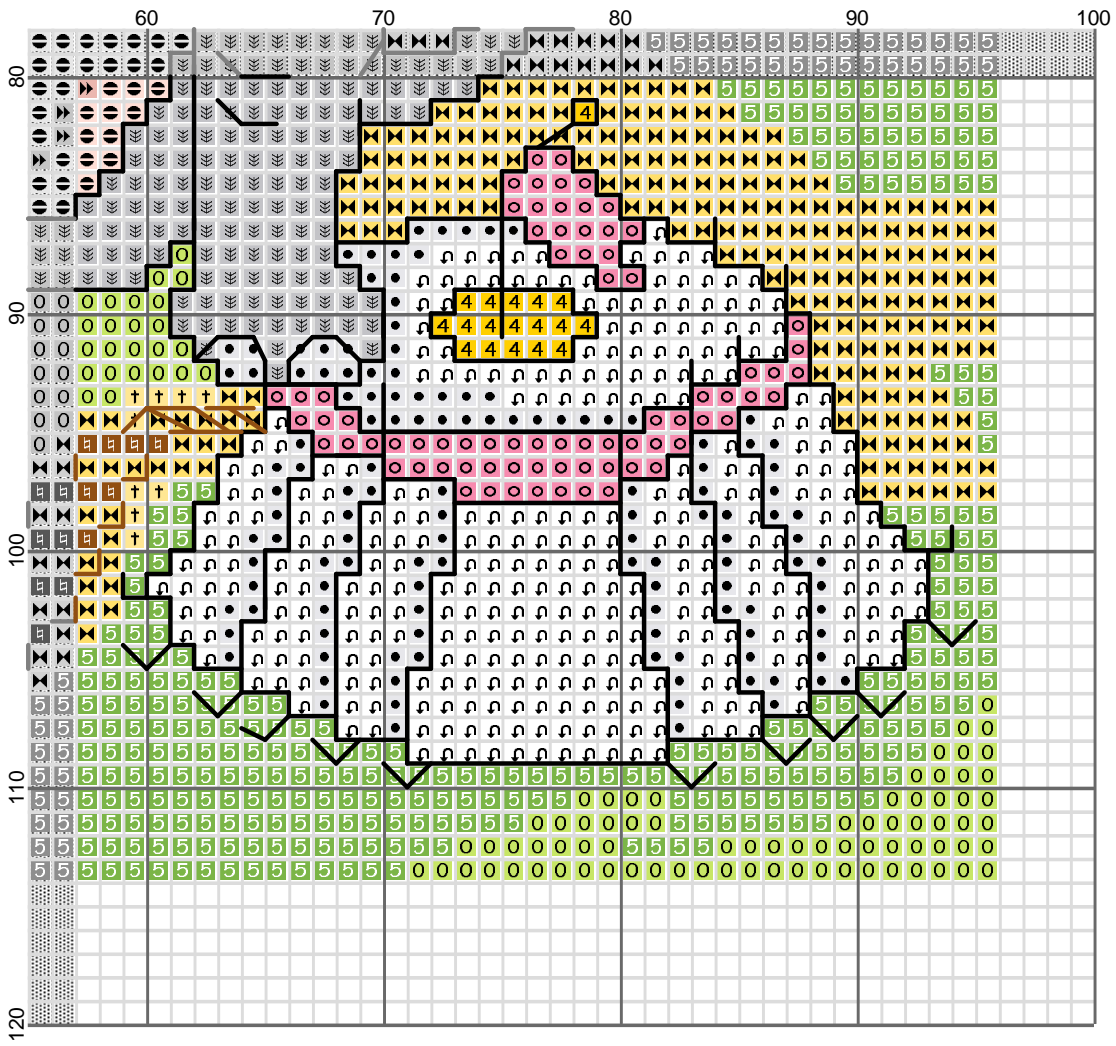

- Legend:
- DMC-813
 - DMC-310
 - DMC-White
 - DMC-996
 - DMC-598
 - DMC-3889
 - DMC-444
 - DMC-604
 - DMC-415
 - DMC-224
 - DMC-225
 - DMC-223
 - DMC-414
 - DMC-762
 - DMC-744
 - DMC-743
 - DMC-817
 - DMC-975
 - DMC-907
 - DMC-700
 - DMC-703
 - DMC-445
- Backstitches:
- DMC-310
 - DMC-975

<No Title>

Grid Size: 100W x 120H
Design Area: 6,57" x 7,86" (92 x 110 stitches)

Legend:

	[2]	DMC	813	blue - lt
	[2]	DMC	310	black
	[2]	DMC	White	white
	[2]	DMC	996	electric blue - md
	[2]	DMC	598	turquoise - lt
	[2]	DMC	3889	lemon - md lt
	[2]	DMC	444	lemon - dk
	[2]	DMC	604	cranberry - lt
	[2]	DMC	415	pearl gray
	[2]	DMC	224	shell pink - vy lt
	[2]	DMC	225	shell pink - ul vy lt

	[2]	DMC	223	shell pink - lt
	[2]	DMC	414	steel gray - dk
	[2]	DMC	762	pearl gray - vy lt
	[2]	DMC	744	yellow - pl
	[2]	DMC	743	yellow - md
	[2]	DMC	817	coral red - vy dk
	[2]	DMC	975	golden brown - dk
	[2]	DMC	907	parrot green - lt
	[2]	DMC	700	christmas green - br
	[2]	DMC	703	chartreuse
	[2]	DMC	445	lemon - lt

Backstitch Lines:

 DMC-310 black

 DMC-975 golden brown - dk